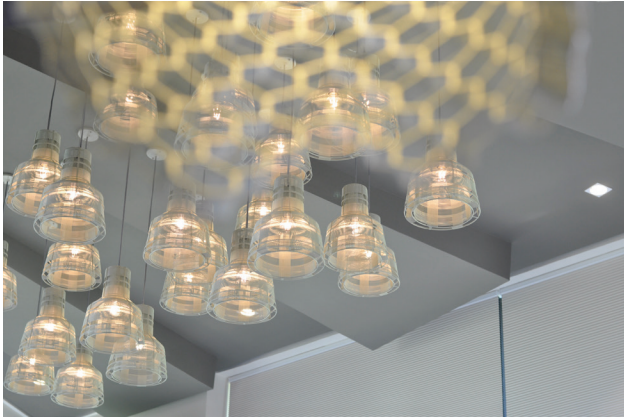

Fixture Type _____
 Ordering Code _____
 Project Name _____
 Location _____

SECTION - PENDANT

Handmade in the Philippines from galvanized iron, a malleable material which allows artisans to weave innovative shapes. Canopy included.

LIGHT SOURCE

Lamp: E26 LED 120V

SPECIFICATIONS & TECHNICAL NOTES

UL Listed

Handmade from galvanized iron

Lamps are not included

Mounts directly to a standard Junction box

Cable length 10' (field adjustable)

	Filament LED 120V E26 LED 120V	Light Grey White	49-SEC/LTG 49-SEC/WHT
<p> Weight: 3.75 lbs Fixture supplied with canopy: Yes Mounts to standard J-Box: Yes </p>			