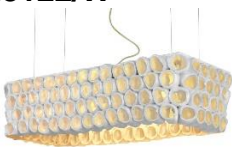

Notes:

Item#: 43-RE8122/W