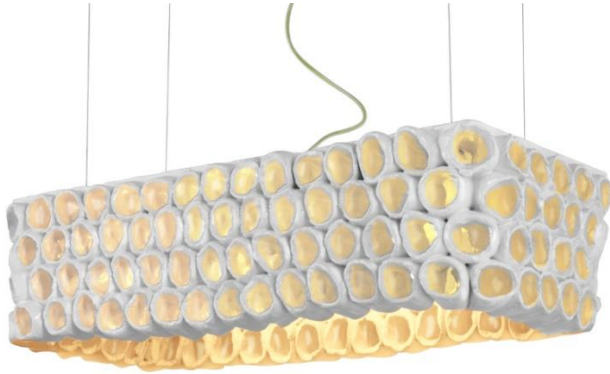

REEF SUSPENSION RECT, MED

Fixture Type: _____

Ordering Code: _____

Project Name: _____

Location: _____

LIGHT SOURCE

Lamp: E26 LED 120V

SPECIFICATIONS & TECHNICAL NOTES

Handmade in Italy
Lamp is included
Mounts directly to a standard Junction box
Cable length 6' (field adjustable)
UL Components

MEASUREMENTS

28"L x 13"W x 7.5"H

Weight

49-lbs

A fabulous statement fixture, the rectangular Reef is sure to be a conversation piece in any setting. Over a dining table, over a cocktail table, lighting a hall, this is a "wow" suspension light. Designed by Lorenzo Zanovello, the suspension is entirely hand-made in glossy white ceramic by Venetian artisans in Italy. Each piece varies slightly and reveals the hand of the artisan. The Reef is truly a sculptural "tour de force." Available in two sizes.

Notes:

Item#: 43-RE8122/W

OGGETTI