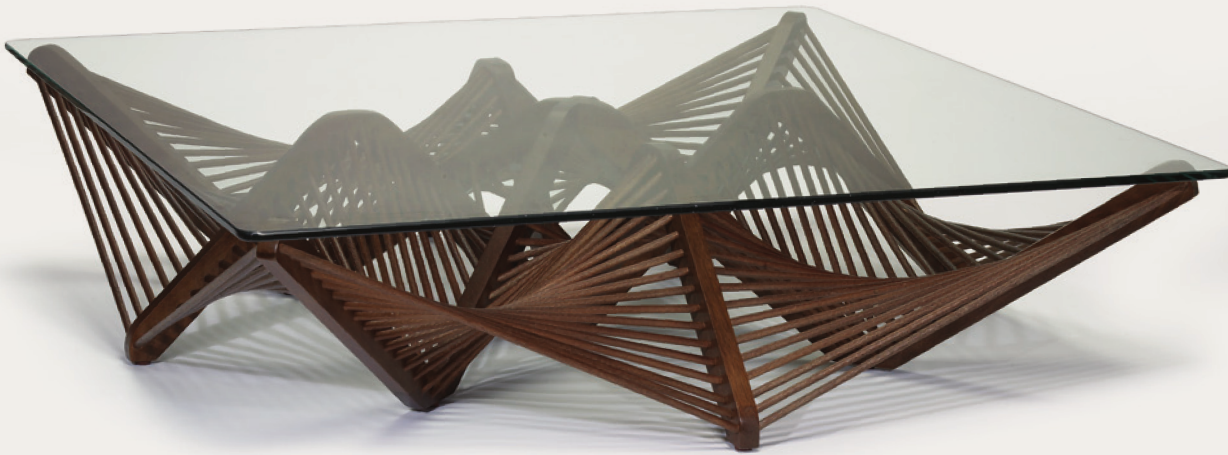

Geo Dining Base

Lauan Wood

44"L x 26 1/2"W x 29 1/2"H

Shown in Dark Brown.

Glass not included.

Geo Collection

All Geo pieces are available in both Medium Brown and Dark Brown.

Geo Square Cocktail Table with Glass

Lauan Wood

50"SQ x 13"H

Shown in Medium Brown.

Glass is 1/2" with rounded corners.

Also available base only.

Base measures 48"SQ x 12 1/2"H.

Geo Console with Glass

Lauan Wood

72"L x 20"D x 33 1/4"H

Shown in Medium Brown.

Glass is 3/4" with bevel and rounded corners.

Also available base only.

Base measures 52"L x 16"D x 32 1/2"H.