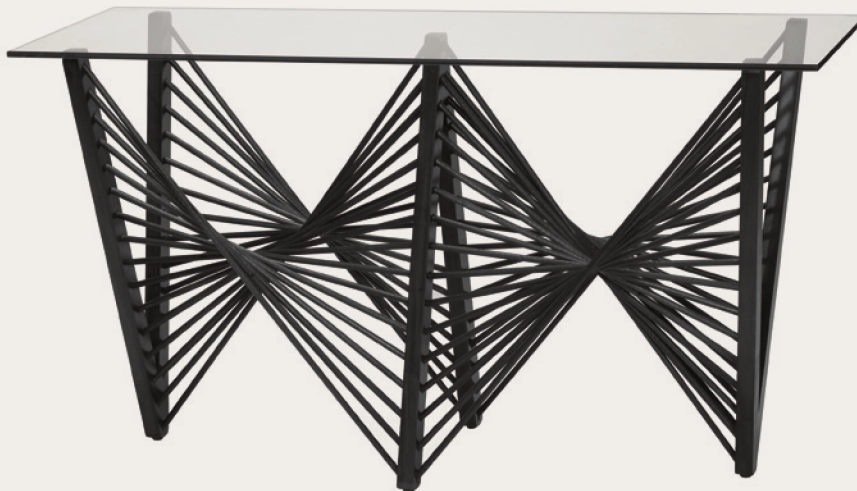

Geo Dining Base

Lauan Wood

44"L x 26 1/2"W x 29 1/2"H

Shown in Dark Brown.

Glass not included.

Geo Collection

All Geo pieces are available in both Medium Brown and Dark Brown.

Geo Square Cocktail Table with Glass

Lauan Wood

50"SQ x 13"H

Shown in Medium Brown.

Glass is 1/2" with rounded corners.

Also available base only.

Base measures 48"SQ x 12 1/2"H.

Geo Console with Glass

Lauan Wood

72"L x 20"D x 33 1/4"H

Shown in Medium Brown.

Glass is 3/4" with bevel and rounded corners.

Also available base only.

Base measures 52"L x 16"D x 32 1/2"H.